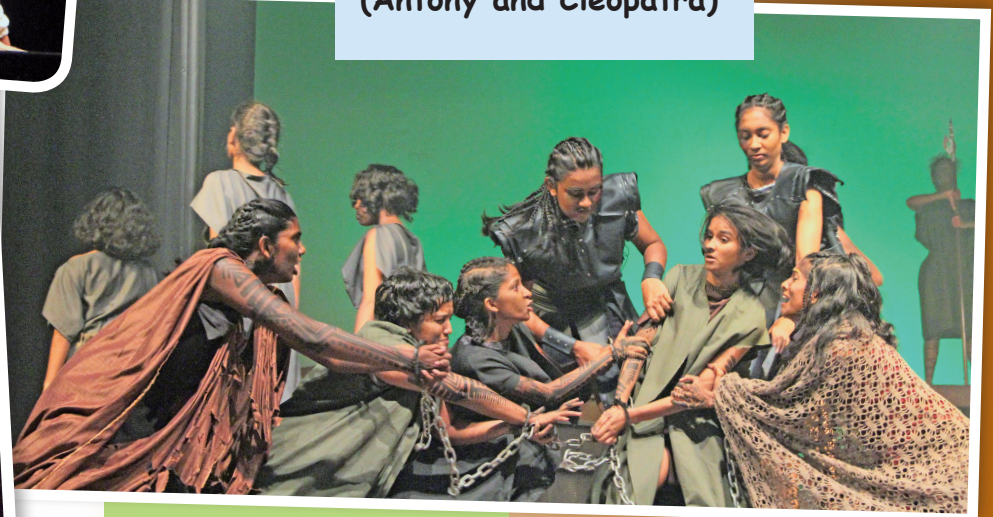

Competition-2015

St. Peter's College, Colombo.
(Titus Andronicus)

D.S. Senanayake College, Colombo.
(King Lear)

Devi Balika Vidyalaya, Colombo.
(Taming of the Shrew)

St. Joseph's College, Colombo.
(King Lear)

Ladies College, Colombo.
(Taming of the Shrew)

Loyola College, Negombo.
(Antony and Cleopatra)

Bishop's College, Colombo
(Love's Labour's Lost)

Visakha Vidyalaya, Colombo.
(Titus Andronicus)